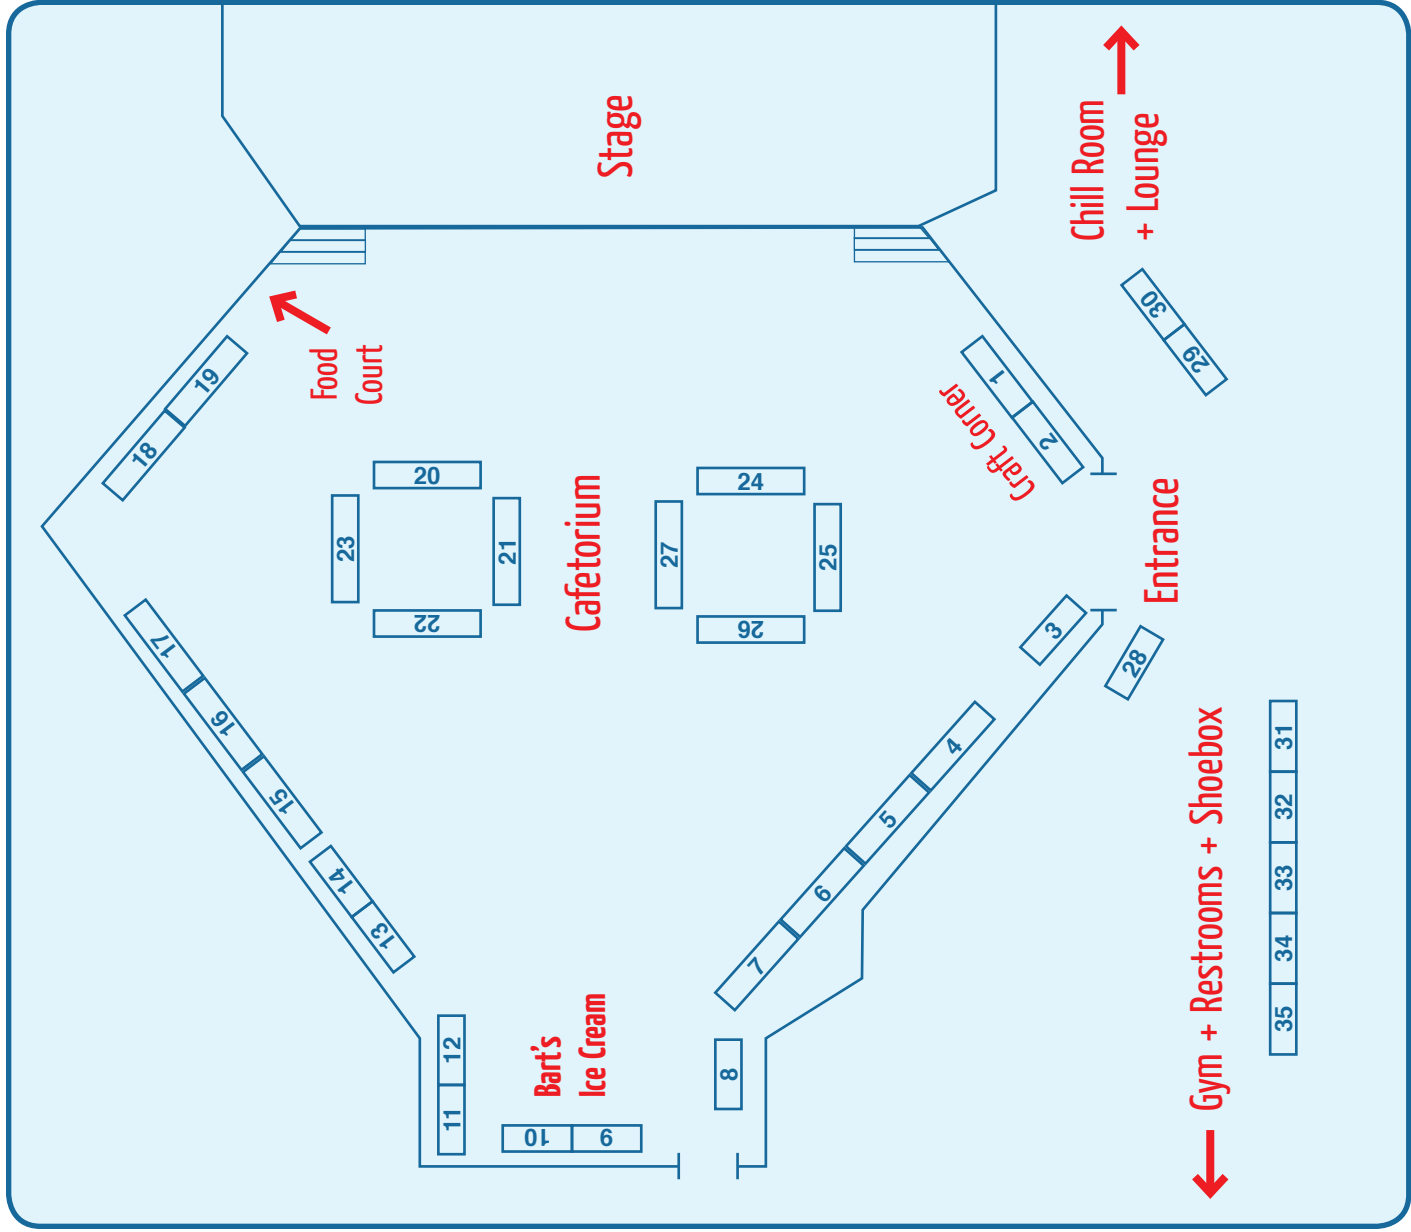

Plus KEC Party bounce house and fencing demos from Riverside Fencing Club.

YANKEE CANDLE® FLAGSHIP

Booth

No. Cafetorium Vendors

- 1 WEBS Craft Corner
- 2 WEBS Craft Corner
- 3 Wild Child Tie Dye
- 4 Holyoke Canoe Club
- 5 New Beginnings Chiropractic
- 6 Yankee Candle Flagship - Waxworks
- 7 Yankee Candle Flagship - Waxworks
- 8 Hartsbrook School
- 9 Bart's Ice Cream
- 10 Bart's Ice Cream
- 11 Our Family Farms Milk
- 12 Smith College Campus School
- 13 Eric Carle Museum
- 14 Monkey Business
- 15 The Toy Box
- 16 Strong and Healthy Smiles
- 17 The Common School
- 18 Turn it Up! Performer CD Sales
- 19 Hilltown Families
- 20 The Bement School
- 21 Shutesbury Library Campaign
- 22 Odyssey Books
- 23 Artist and Performer Signing Table
- 24 Northampton Community Music School
- 25 Montessori School of Northampton
- 26 Pioneer Valley Fencing Academy